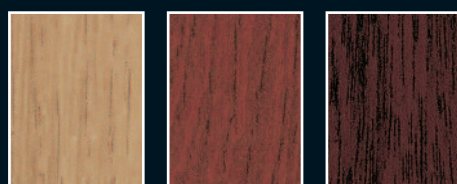

595
sol oak

597
amazon
mahogany

598
lagos mahogany